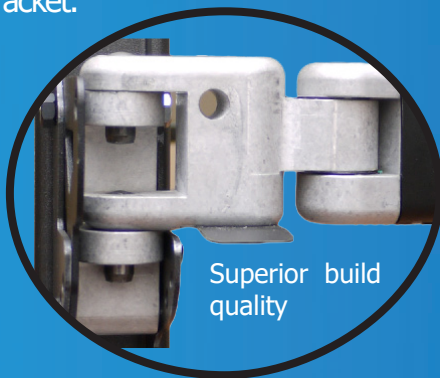

### FEATURES

- Lateral mounted for stowing a wheelchair directly from the driver or passenger seat.
- Load rated to 35kgs
- Electronic lifting/lowering
- Manual rotation by articulated joints
- Easily installed with the adjustable angle fixing bracket.

### FEATURES

- Electronic lifting mechanism load rated to 50kg
- Manual rotation from main shaft & articulated joint provides greater maneuverability of scooter
- Floor mounted
- Folding function with gas strut
- Adjustable height
- Keypad operation - optional
- Universal fitting kit provided